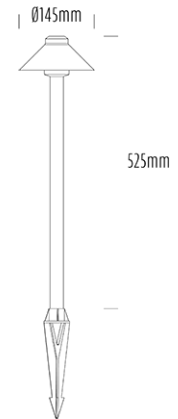

Inground Hooded Bollard

SPECIFICATIONS

Product Code	AQL-416
Family	Hydra
Construction Material	Solid Cast Brass
Cable	900mm Aqualux 2-Core Silicone / PTFE Cable
IP Rating	IP65
Warranty	3 Year Aqualux Warranty

CONFIGURED OPTIONS

Variant Code	AQL-416-B3X00730DCS
Body Colour	Aged Brass
Control Gear	12~24V AC / 24V DC
Rated Power	7W
Nominal Lumens	360 lm
CCT / Colour	3000K
Optical	DC
CRI	80
Other	1m Aqualux Cable
Dimming	Optional 10V PWM (DC)

INTRODUCTION

Highly durable construction with 6 x CREE LEDs built in the AQL-416-B3-X00730DCS is a reliable LED bollard designed in the traditional "mushroom" hat style. The brass will further age over time turning darker and taking on a green tinge. 12-24VAC built-in driver allows this to be paired with many of our other fittings.