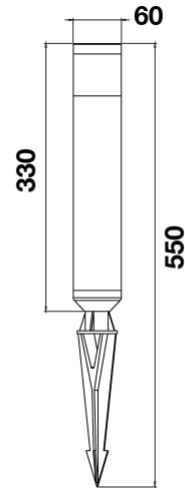

AQL-130 Spike Bollard

CONFIGURED OPTIONS

ORDER CODE	AQL-130-SC-X12WD
FINISH OPTION	Satin Chrome
OPTICAL OPTION	Diffuse (Frosted)
LED OPTION	X12 LED Output Option
LED COLOR	Warm White (3000K)

SPECIFICATIONS

PRODUCT CODE	AQL-130
FAMILY	Lumena
OPTIC OPTIONS	Diffuse (Frosted)
FINISH OPTIONS	Satin Chrome, Matt Black
LAMP OPTIONS	X12 LED Output Option
LED COLORS	Warm White (3000K)
CONSTRUCTION	CNC Machined & Anodised Aluminium 6061
CABLE	900mm Aqualux 2-Core Silicone / PTFE Cable
ELECTRICAL	12V ~ 24V AC / 15V ~ 24V DC MultiSource Driver
WARRANTY	3 Year Construction, 3 Year Electrical
IP RATING	IP65
NOTES	